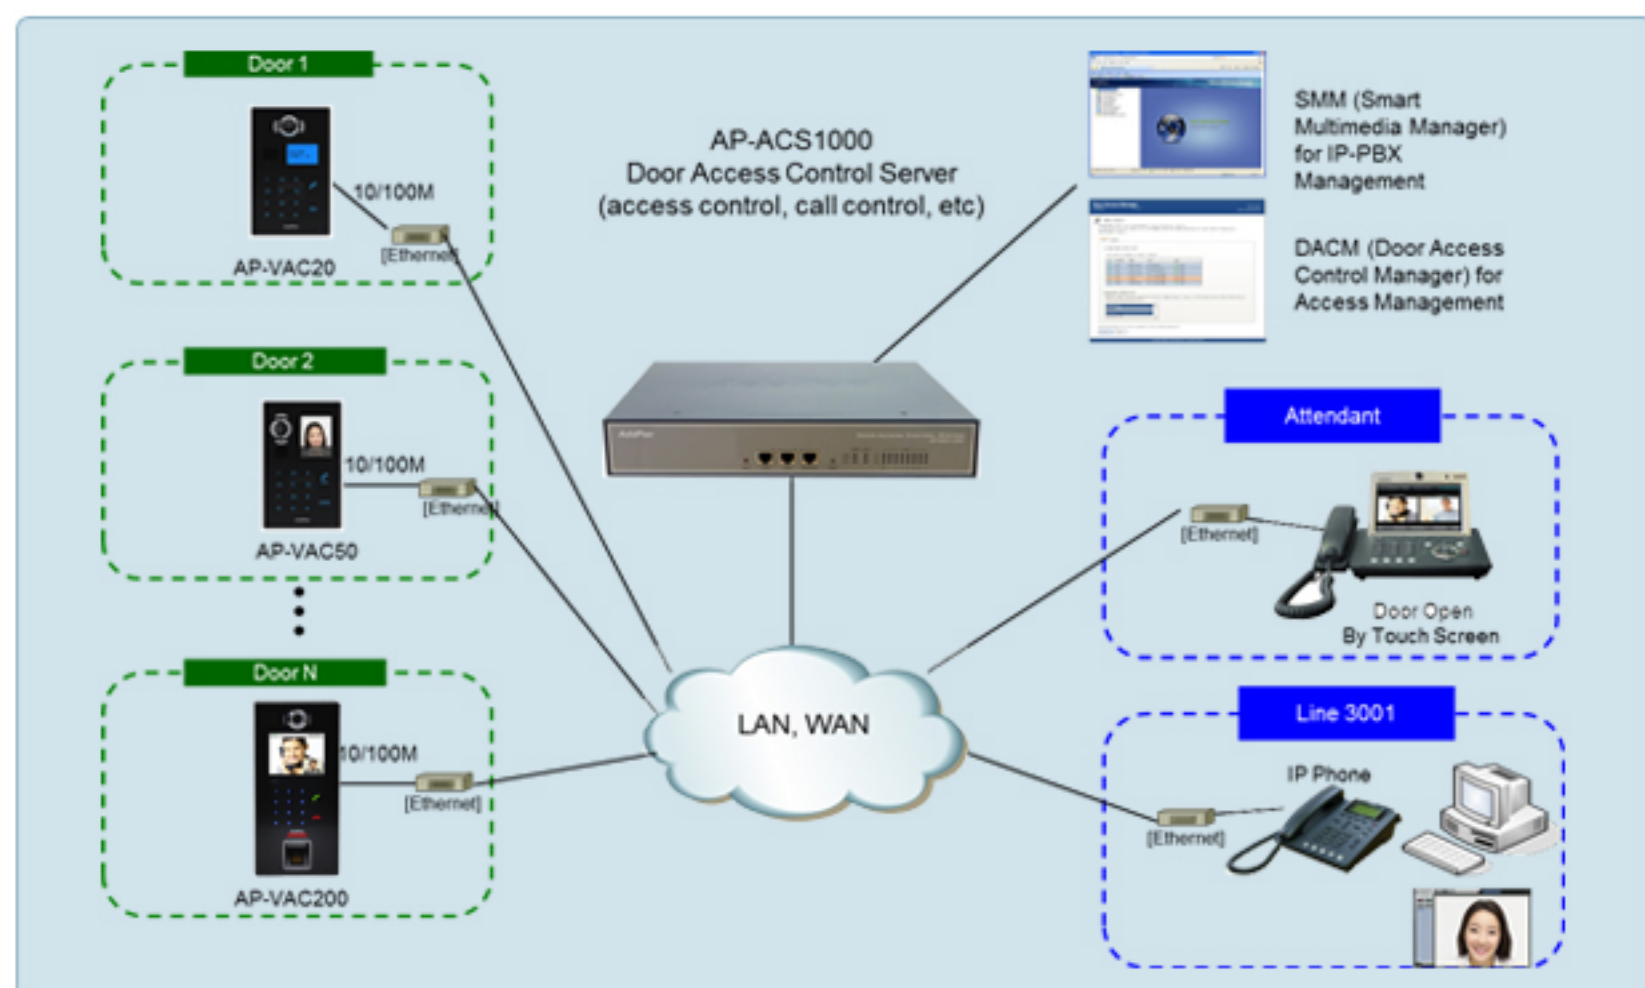

Network Diagram

AddPac Technology Co.,Ltd.

AddPac Technology (Korea-Head Office)
Phone +8225683848
Email sales@addpac.com